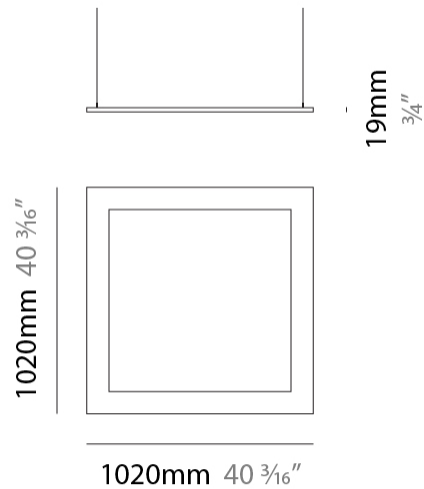

A51098- -

base number   Color   Finish
Temperature   Options

1. To build a product code in our configurator select the specify button on the base model # product page
2. To build a manual product code on this datasheet choose from the options listed below in blue font and add the suffix to the base model #

GENERAL

Series: Infinite Frame
Partner: Ivela
Division: Architectural
Installation: Suspension
Product Type: Panels
Mounting Location: Ceiling
Light Distribution: Direct

PHYSICAL

Shape: Square
Length (mm): 1020
Length (in): 40 ³/₁₆
Width (mm): 1020
Width (in): 40 ³/₁₆
Height (mm): 19
Height (in): 3/4
Max. Overall Height (mm): 2019
Max. Overall Height (in): 79 ¹/₂
Diffuser: PMMA - Opal
Fixture Finish: WHI / BLK / GLD
Fixture Material: Aluminum
Cable Details: 2,000mm / 78 3/4" - Transparent Cable

ELECTRICAL

Lamp Type: LED
Input Wattage (W): 80
Total Output Wattage (W): 68
Dimming: Tri-Mode (Non-Dimming and Phase Dimming (120Vac only) and 0-10V Dimming)
Driver Included: No
Driver Location: Remote
Driver Type: Constant Voltage - Universal
Driver Class: Class 2
Housing: ENCP 5/6/8
Input Voltage (V): 120 - 277
Output Voltage (V): 24

LED

Color Temperature (°K): 2700 / 3000 / 4000
Max. Delivered Lumen (lm): 4800 / 5000 / 5300
Nominal Lumen (lm): 9600 / 10000 / 10600
CRI: >93 CRI
Lamp Life (hrs): 50000

OPTICAL

RATINGS AND CERTIFICATIONS

Certified By: CSA Certified to UL and CSA Standards
IP rating: IP20
Glare Rating: ≤ 25