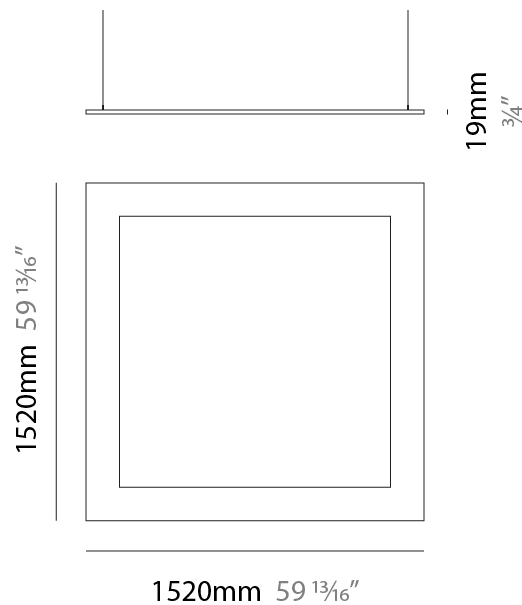

base number   Color _____   Finish _____
Temperature   Options

1. To build a product code in our configurator select the specify button on the base model # product page
2. To build a manual product code on this datasheet choose from the options listed below in blue font and add the suffix to the base model #

GENERAL

Series: Infinite Frame
Partner: Ivela
Division: Architectural
Installation: Suspension
Product Type: Panels
Mounting Location: Ceiling
Light Distribution: Direct

PHYSICAL

Shape: Square
Length (mm): 1520
Length (in): 59 ¹³/₁₆
Width (mm): 1520
Width (in): 59 ¹³/₁₆
Height (mm): 19
Height (in): 3/4
Max. Overall Height (mm): 2019
Max. Overall Height (in): 79 1/2
Diffuser: PMMA - Opal
Fixture Finish: WHI / BLK / GLD
Fixture Material: Aluminum
Cable Details: 2,000mm / 78 3/4" - Transparent Cable

ELECTRICAL

Lamp Type: LED
Input Wattage (W): 120
Total Output Wattage (W): 102
Dimming: Tri-Mode (Non-Dimming and Phase Dimming (120Vac only) and 0-10V Dimming)
Driver Included: No
Driver Location: Remote
Driver Type: Constant Voltage - Universal
Driver Class: Class 2
Housing: ENCP 5/6/8
Input Voltage (V): 120 - 277
Output Voltage (V): 24

LED

Color Temperature (°K): 2700 / 3000 / 4000
Max. Delivered Lumen (lm): 7200 / 7500 / 79550
Nominal Lumen (lm): 14400 / 15000 / 15900
CRI: >93 CRI
Lamp Life (hrs): 50000

OPTICAL

RATINGS AND CERTIFICATIONS

Certified By: CSA Certified to UL and CSA Standards
IP rating: IP20